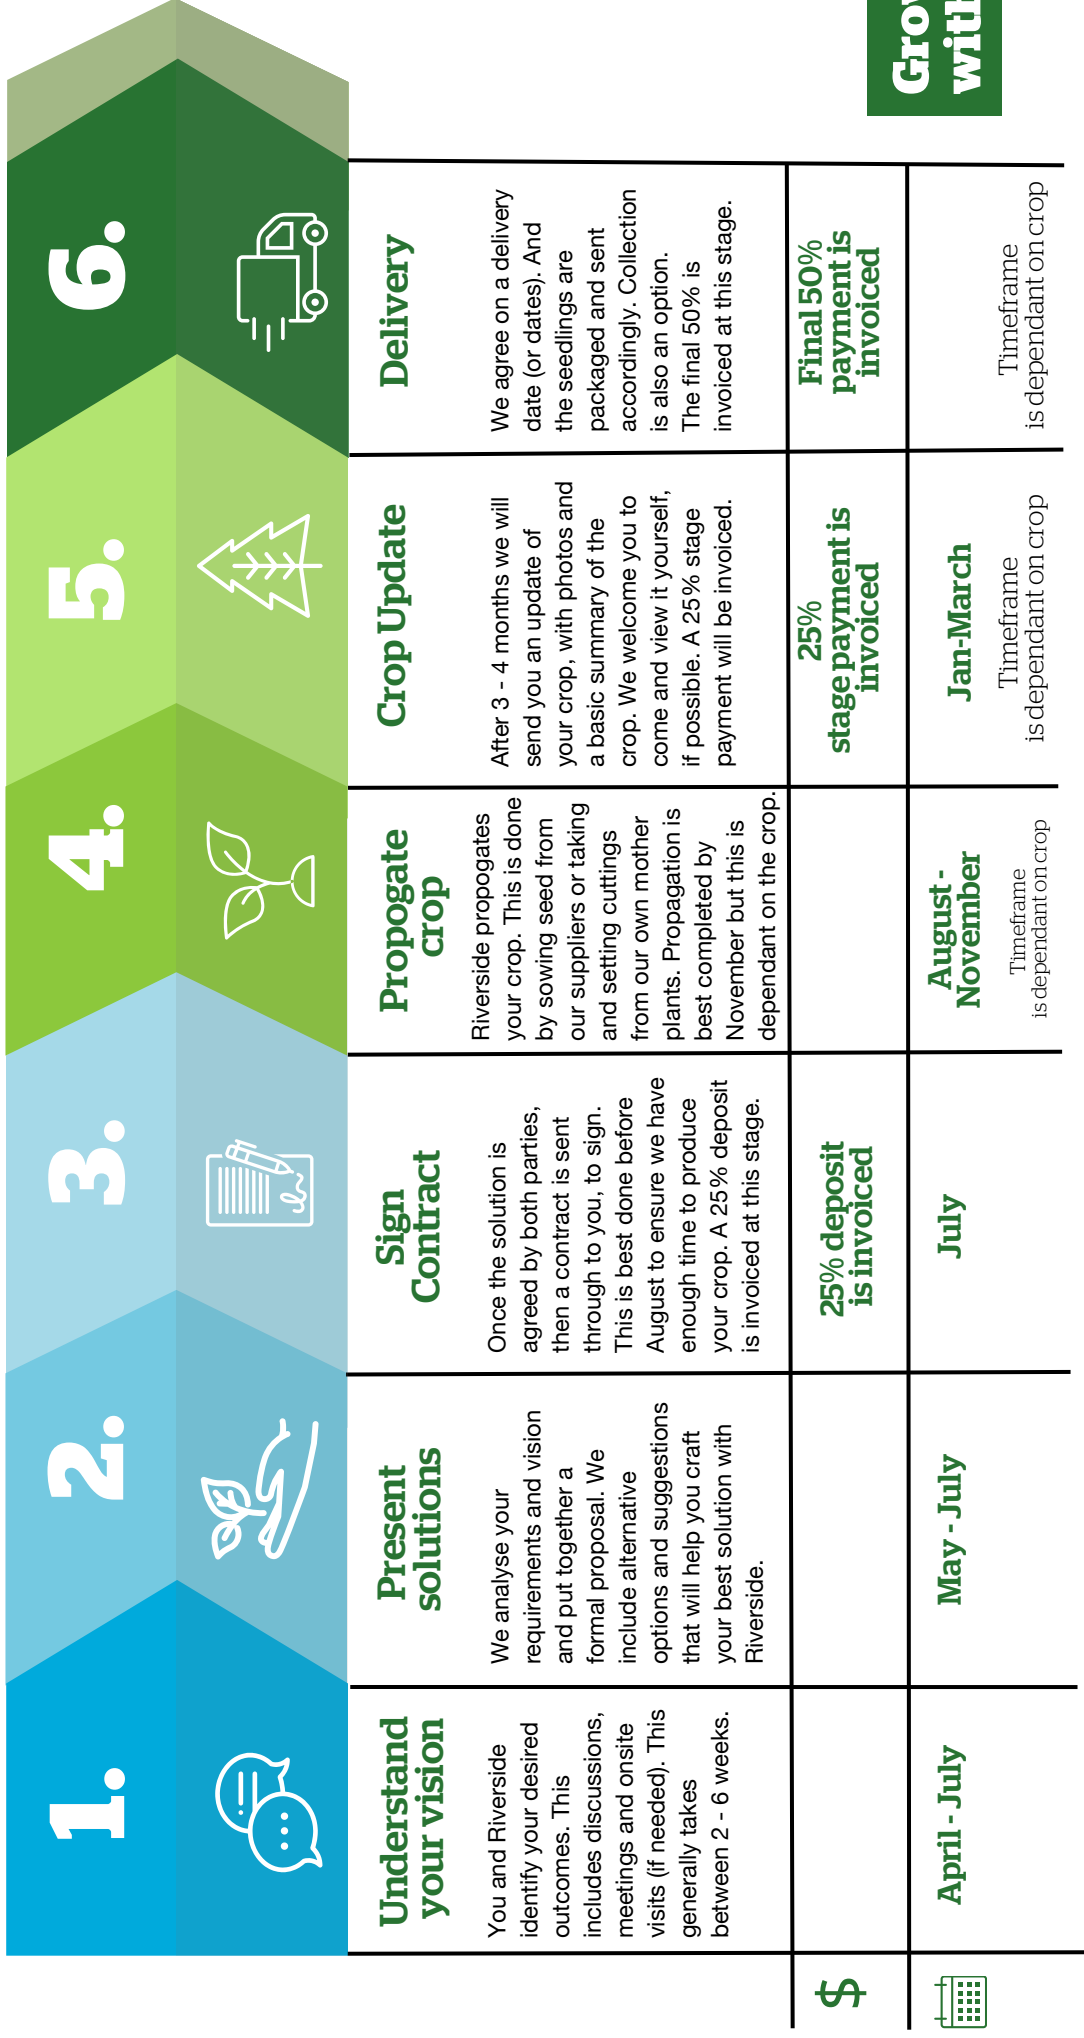

Contract Growing Roadmap

Grow with us.