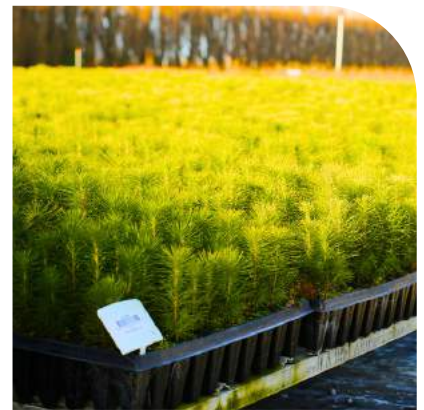

Landscape
Plant Supply

**Grow
with
us.**

RiversideTM
Horticulture

The logo graphic consists of a white circle on the right side of the word "Riverside", which is partially enclosed by a horizontal line extending to the right. Below the word "Horticulture", there is a long horizontal white line that starts under the "H" and extends across the width of the page.

Grow over 2 million native and exotic landscaping plants every season.

Where your plants grow.

- 12 acres of prime growing space
- 3000m² greenhouse area
- Seed cleaning equipment
- Seeding machine
- Potting machines

The Plant People

We have been working alongside The Plant People for several years., The most recent large project we have been working on with them is Flock Hill Station, a luxury accommodation near Porters Pass with over 30,000 plants that have been planted so far.