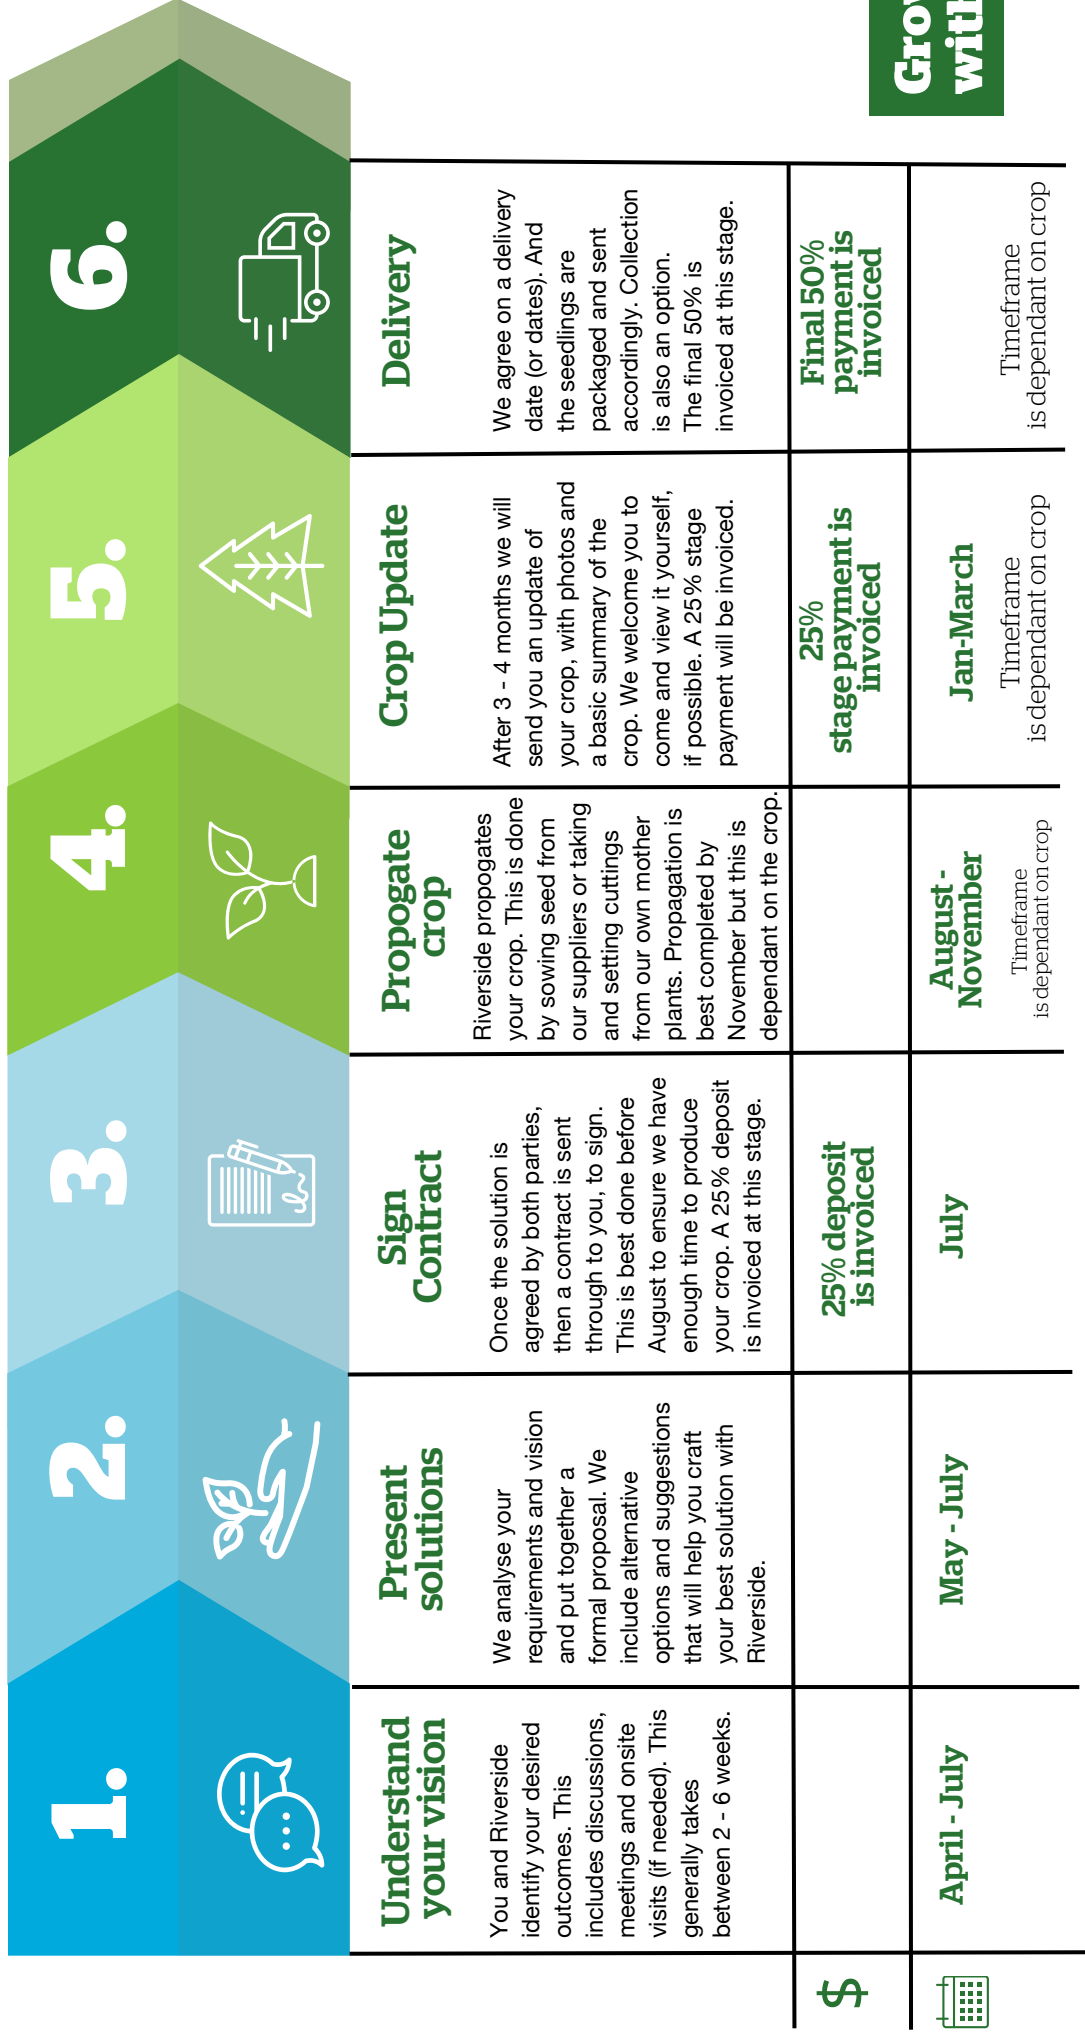

Contract Growing Roadmap

A generic example